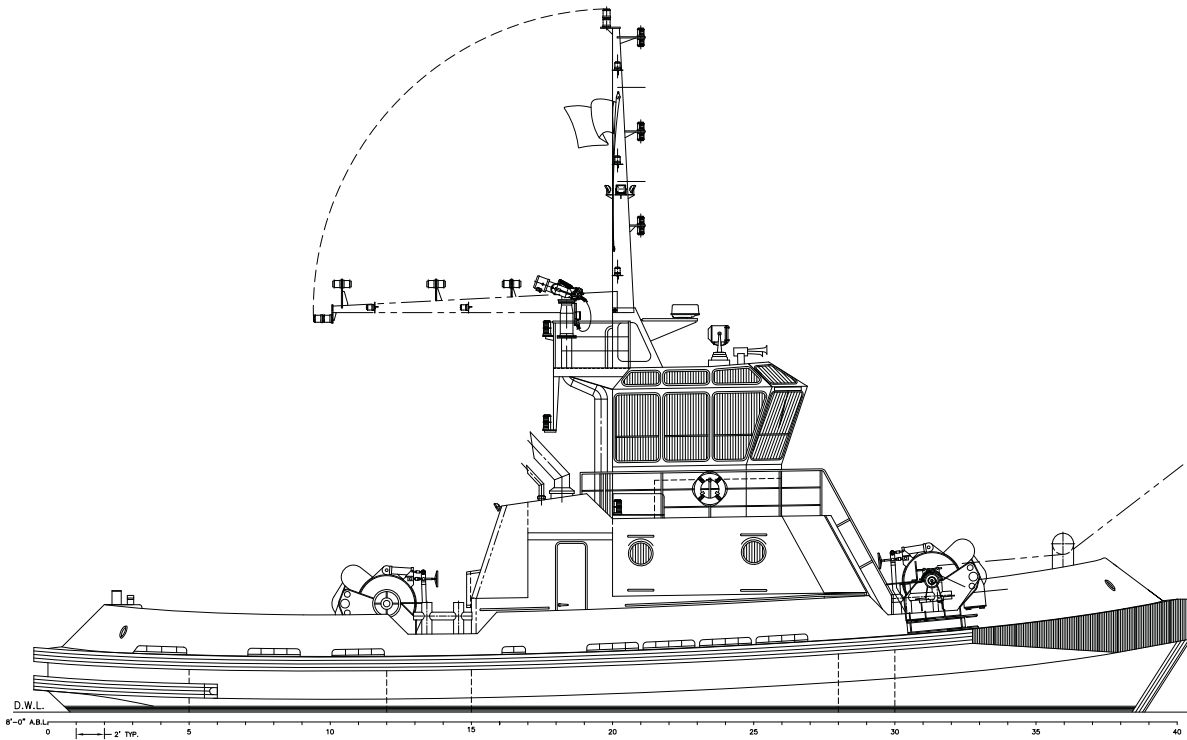

TUGBOATS

24 m x 40 TBP ASD TUG

MAIN DECK PLAN