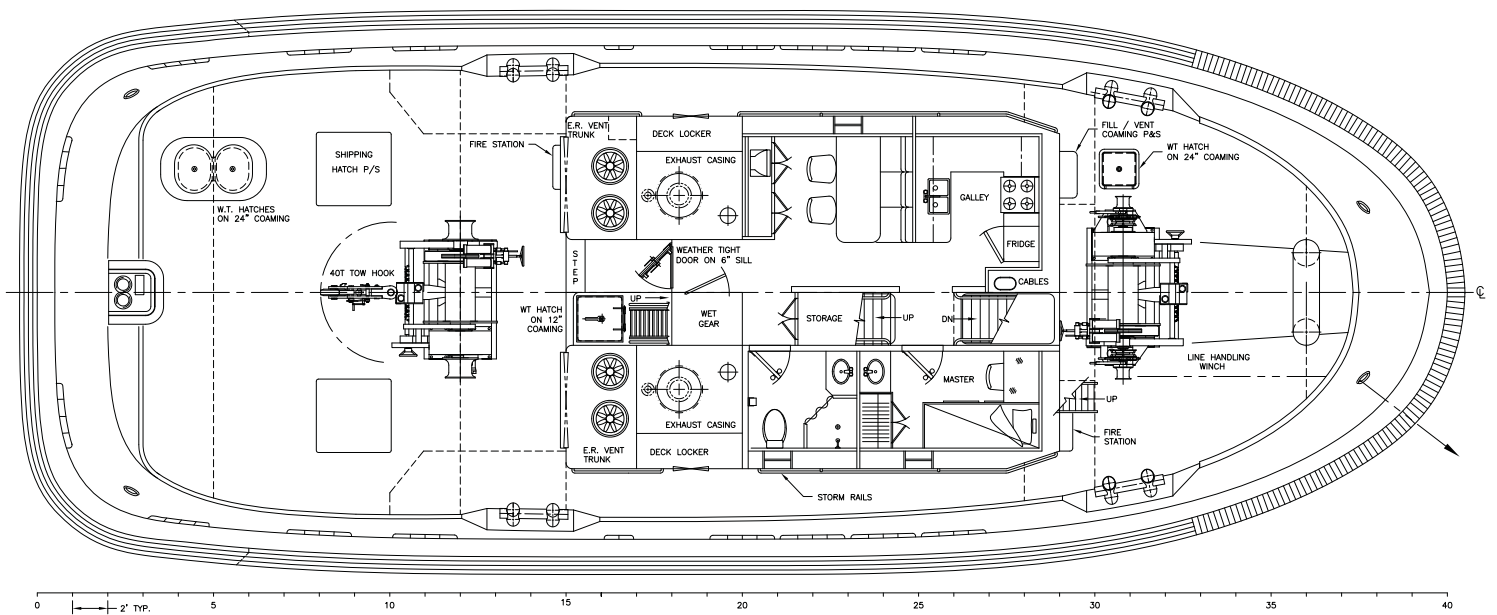

TUGBOATS

24 m x 40 TBP ASD TUG

MAIN DECK PLAN