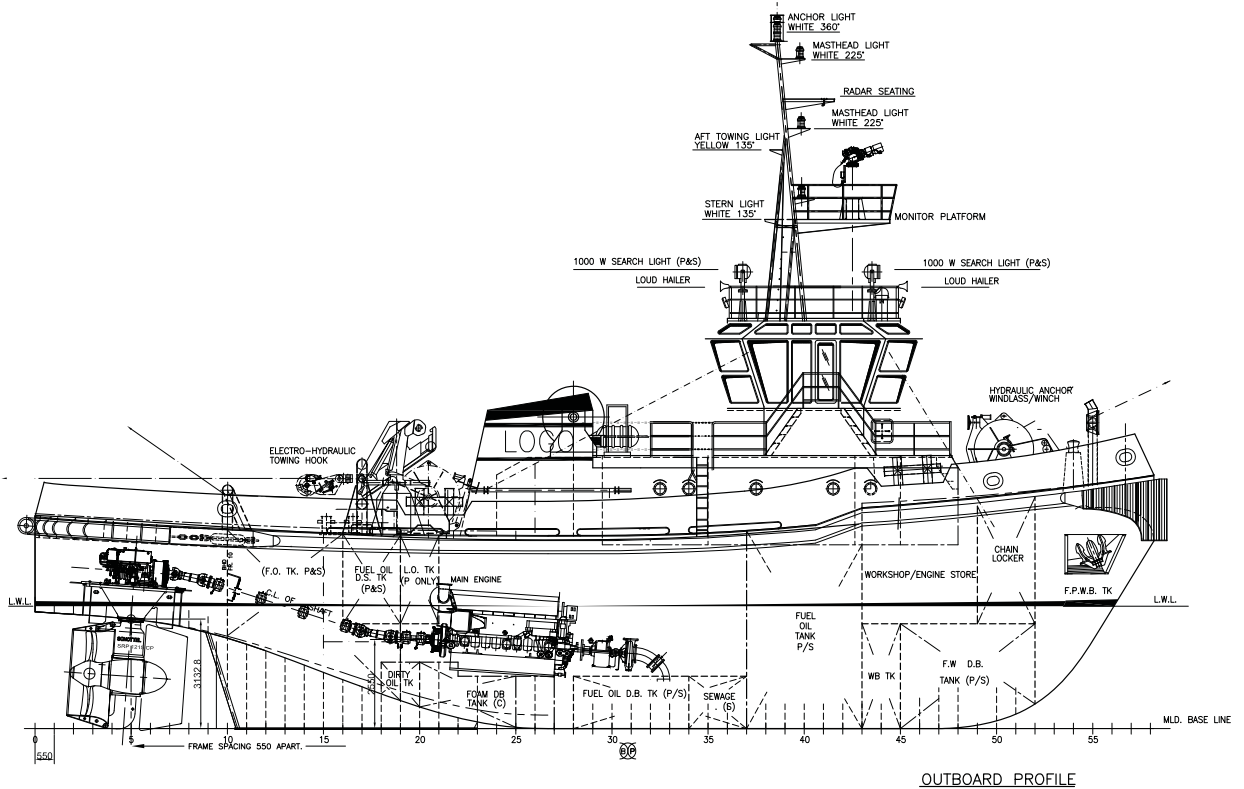

## 32 m x 55 TBP KENTON MARINE DESIGN

OUTBOARD PROFILE

MAIN DECK PLAN