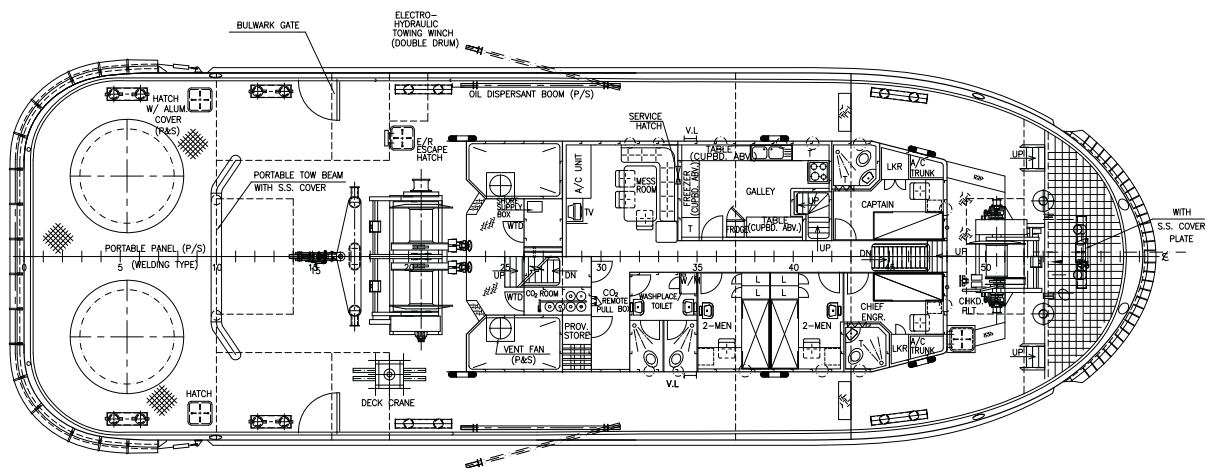

## 32 m x 55 TBP KENTON MARINE DESIGN

OUTBOARD PROFILE

MAIN DECK PLAN